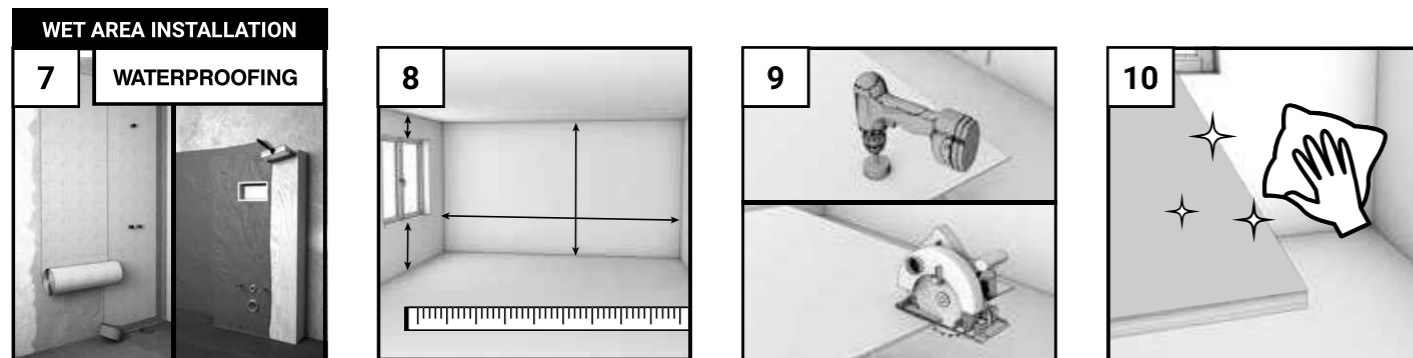

Installation Rocko Tiles

Wet & dry area installation