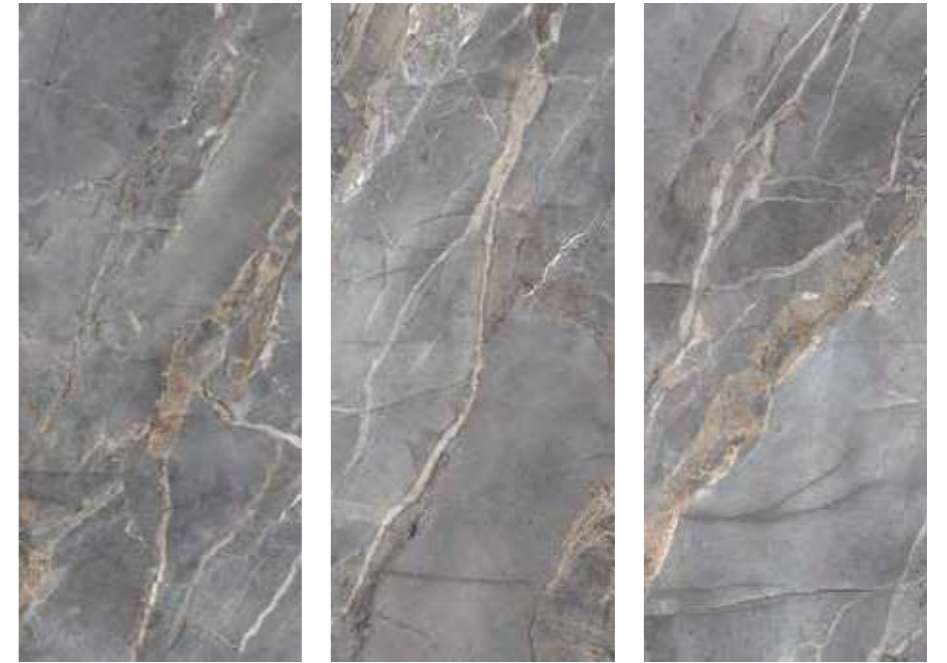

Velvet Marble

Peetah texture,
2800 x 1230 x 4 mm

3 faces per design.
No continuation of pattern between tiles.