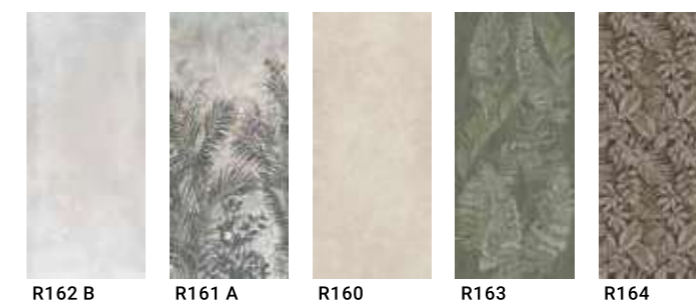

Waterproof

Marble

Stone

Industrial

Organic

Color

 3 faces per design
No continuation of pattern between tiles.

Waterproof