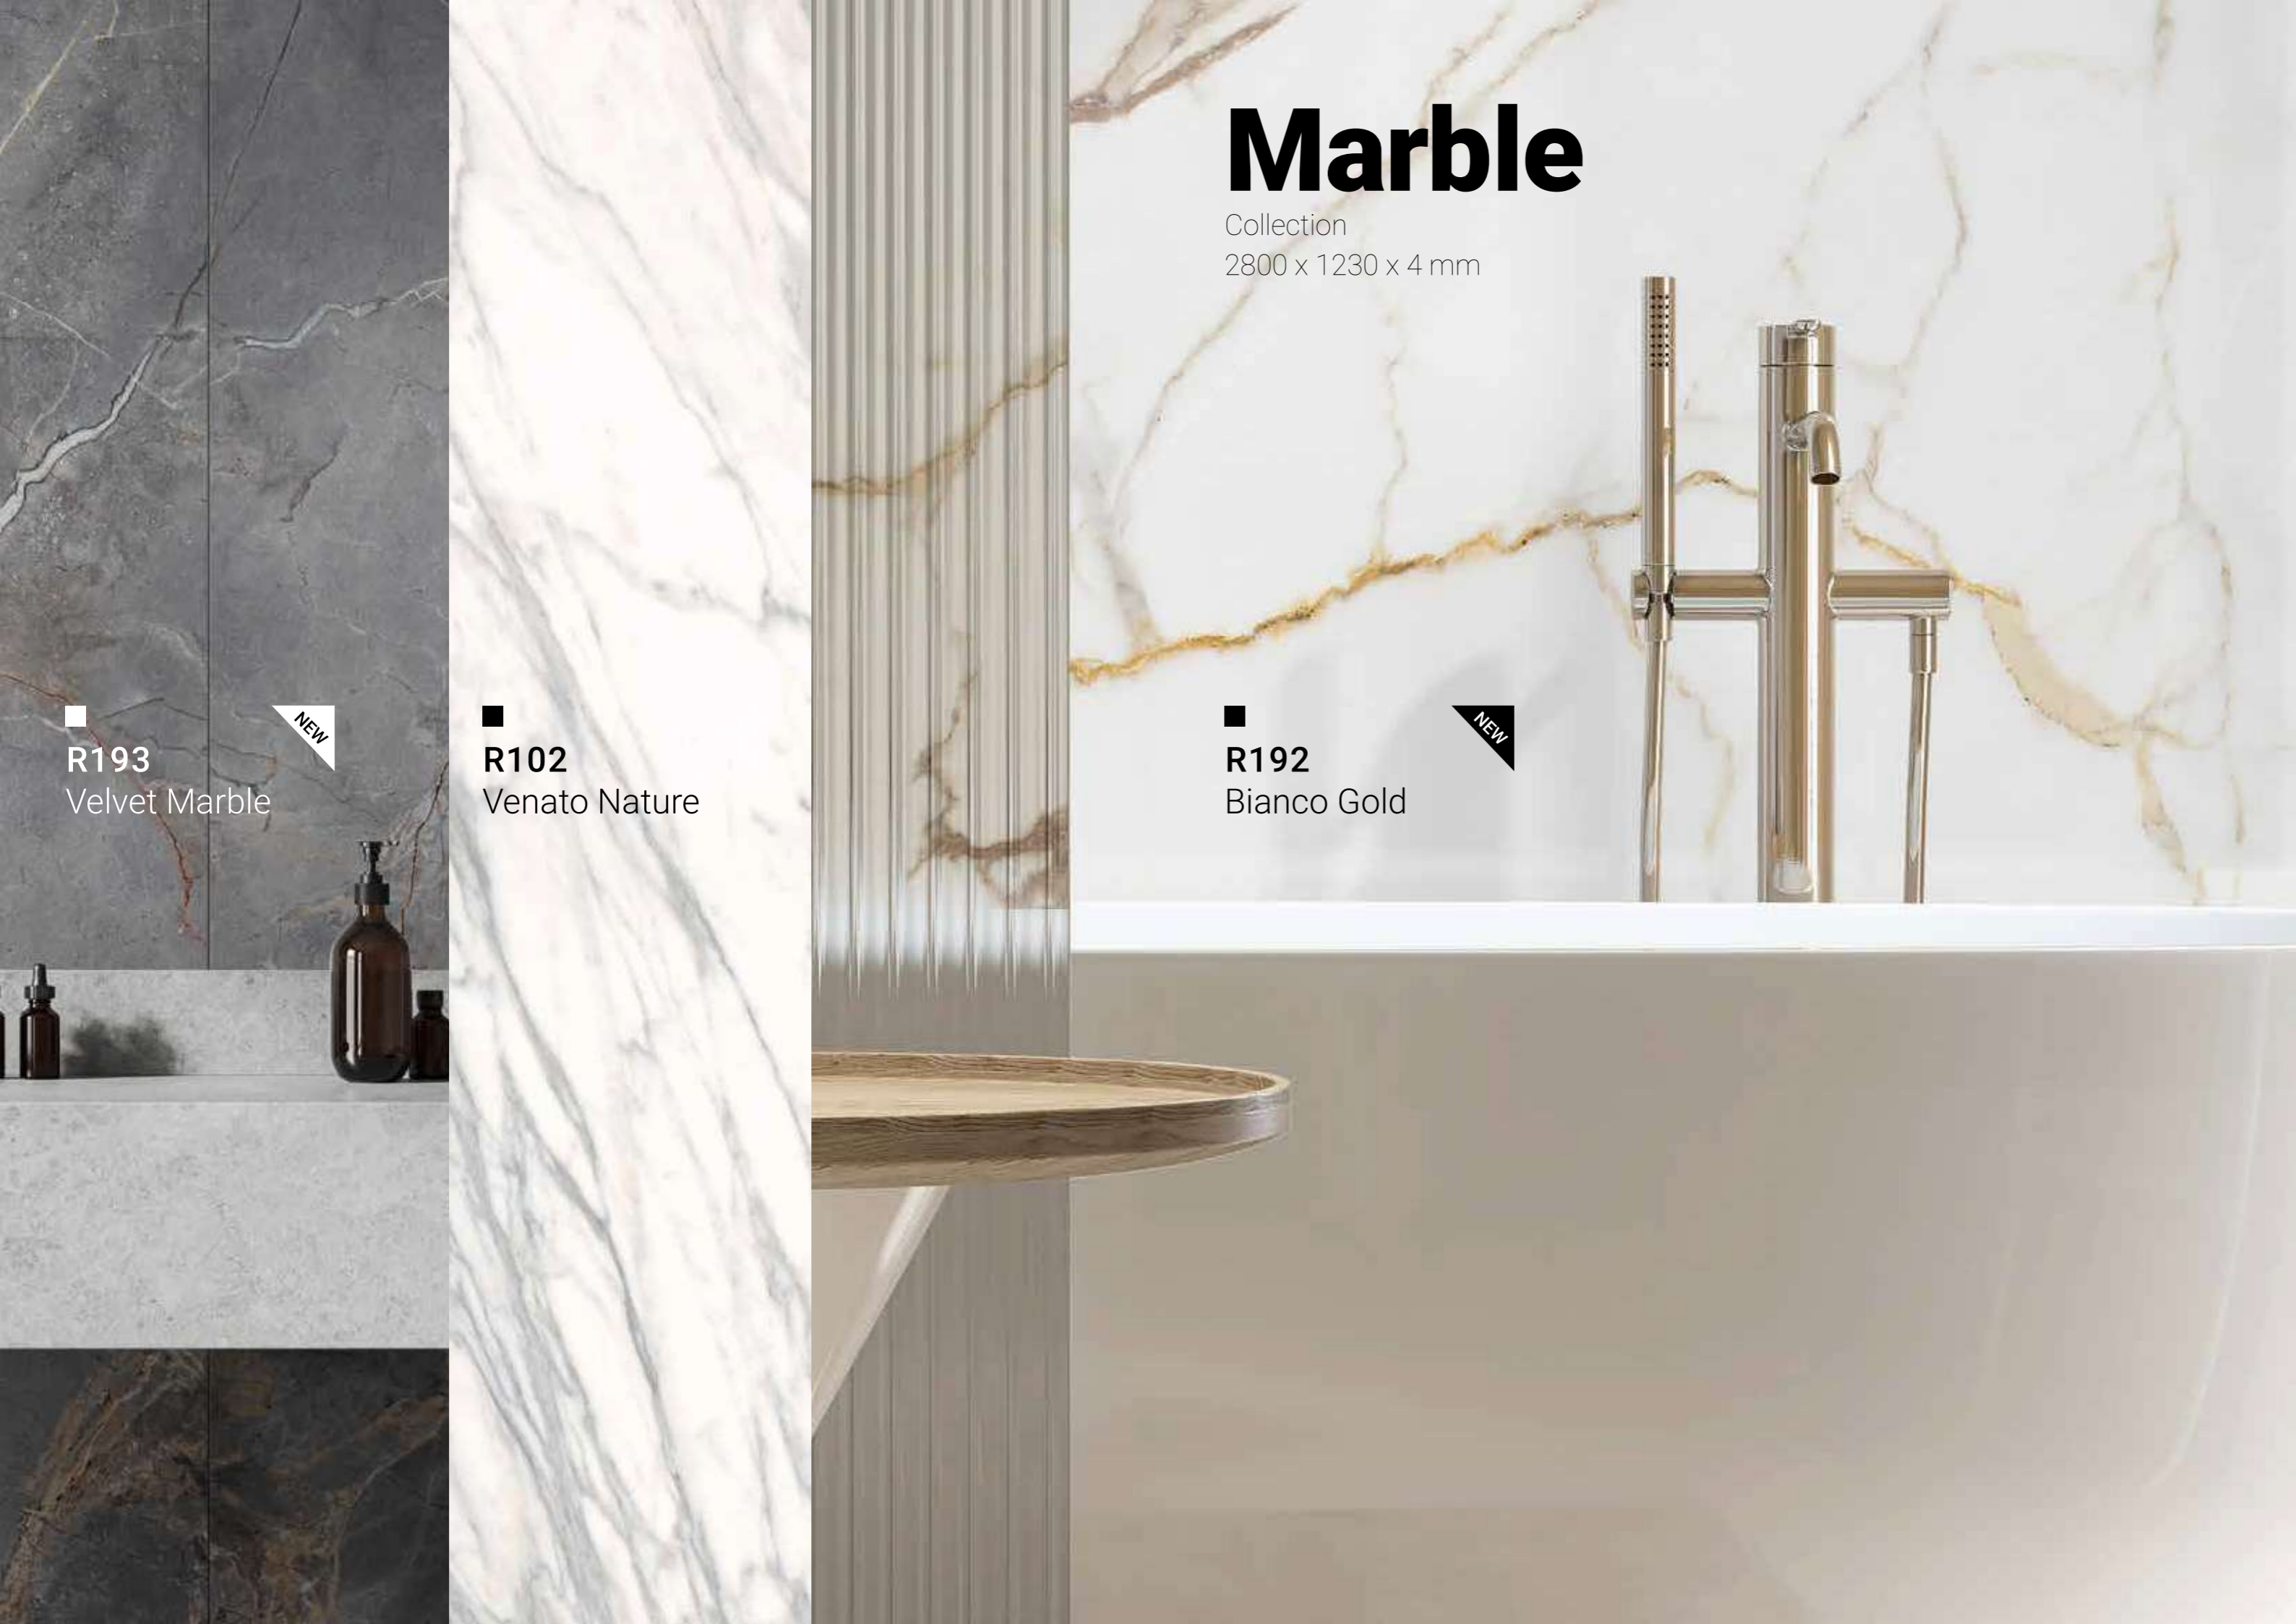

Marble

Collection
2800 x 1230 x 4 mm

■
R193
Velvet Marble

NEW

■
R102
Venato Nature

■
R192
Bianco Gold

NEW