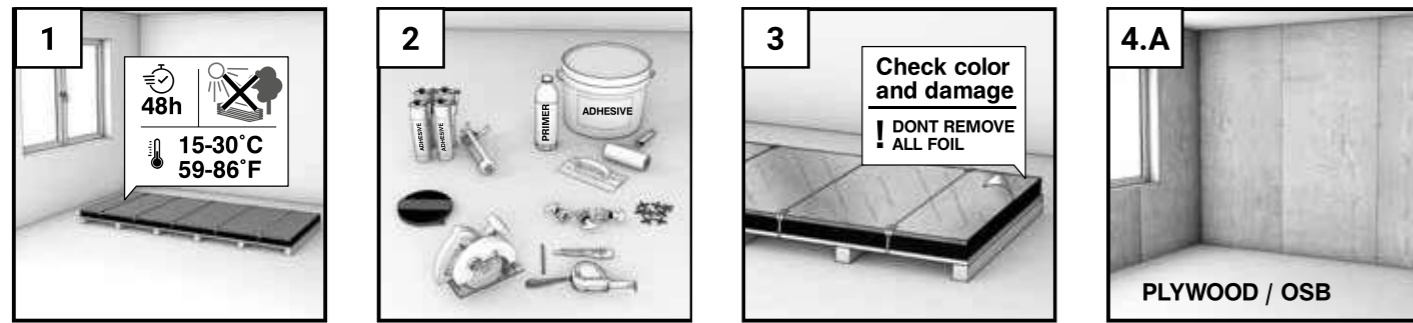

Installation Rocko Tiles

Wet & dry area installation