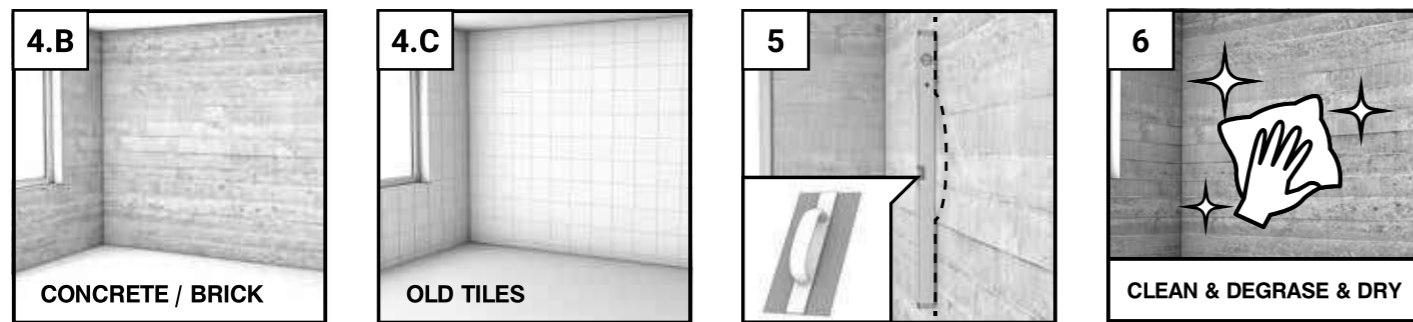

Installation Rocko Tiles

Wet & dry area installation