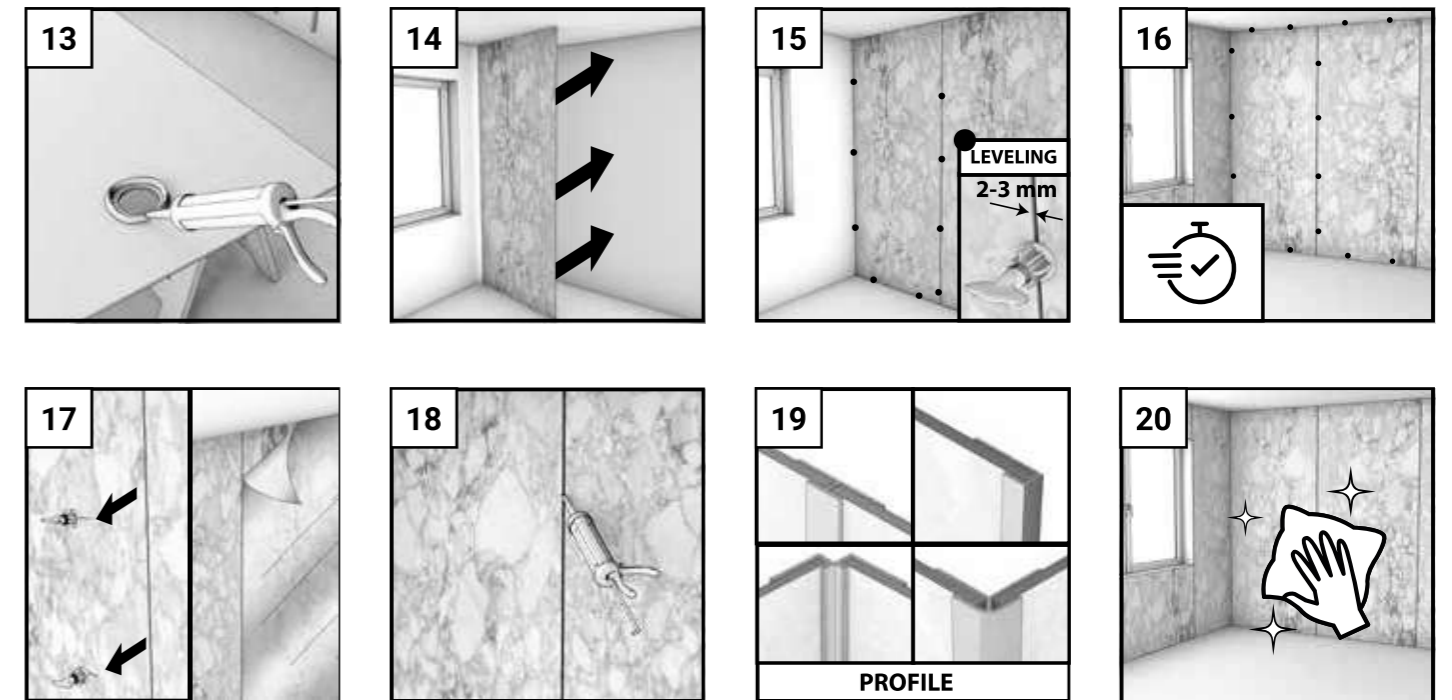

Installation Rocko Tiles

Wet & dry area installation