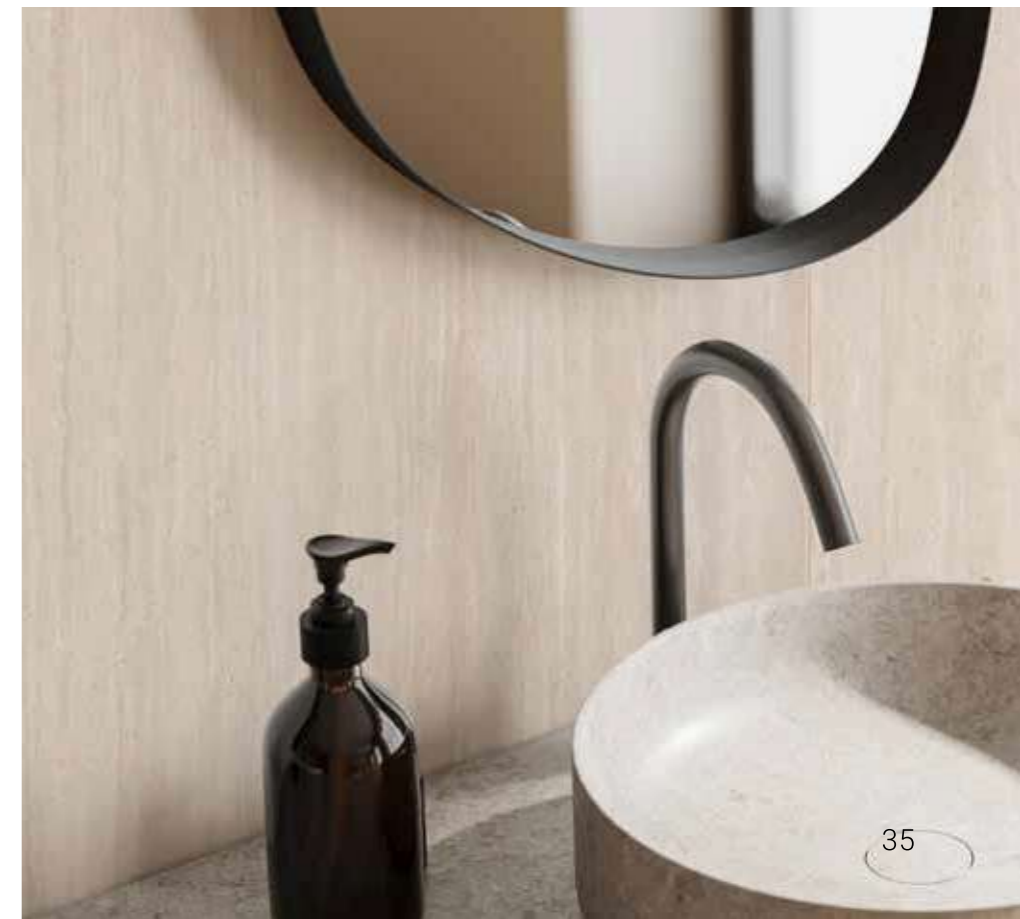

R191

Travertine

Peetah texture,
2800 x 1230 x 4 mm

NEW