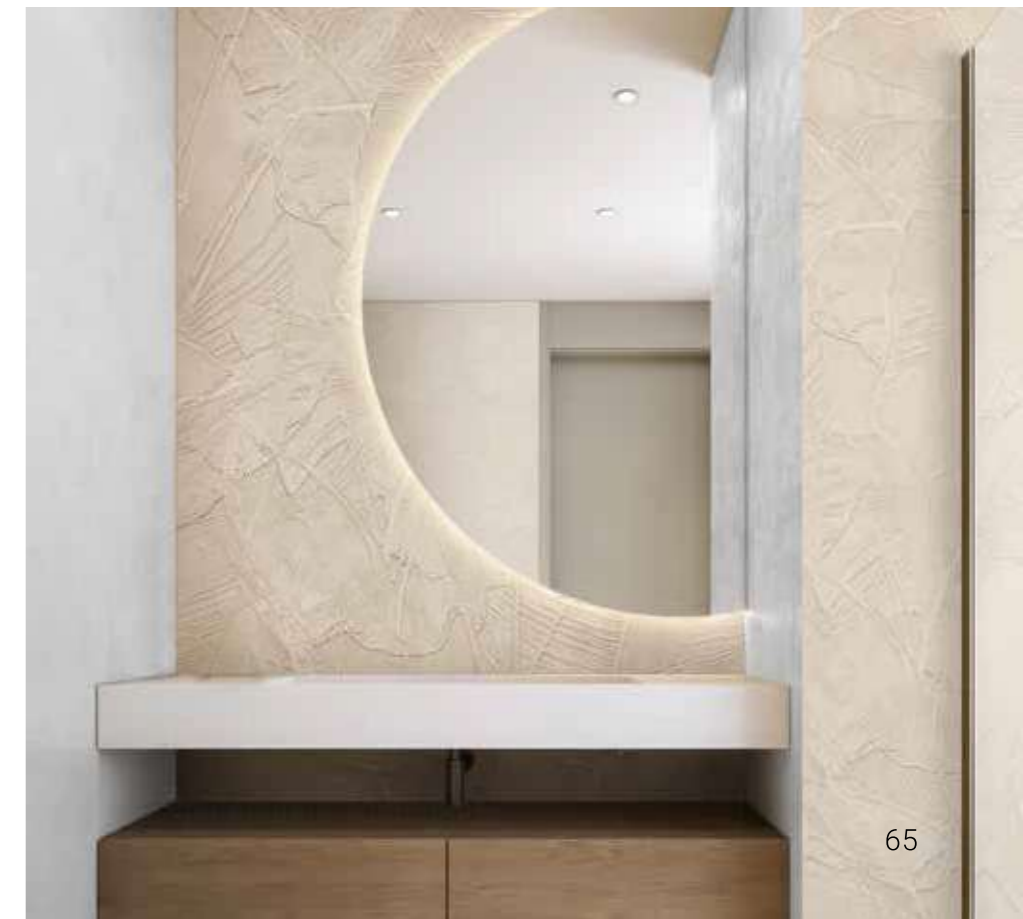

Peetah texture,
2800 x 1230 x 4 mm

No continuation of pattern between tiles.

R160

Skali

Peetah texture,
2800 x 1230 x 4 mm

No continuation of pattern between tiles.

R163

Silver Sage