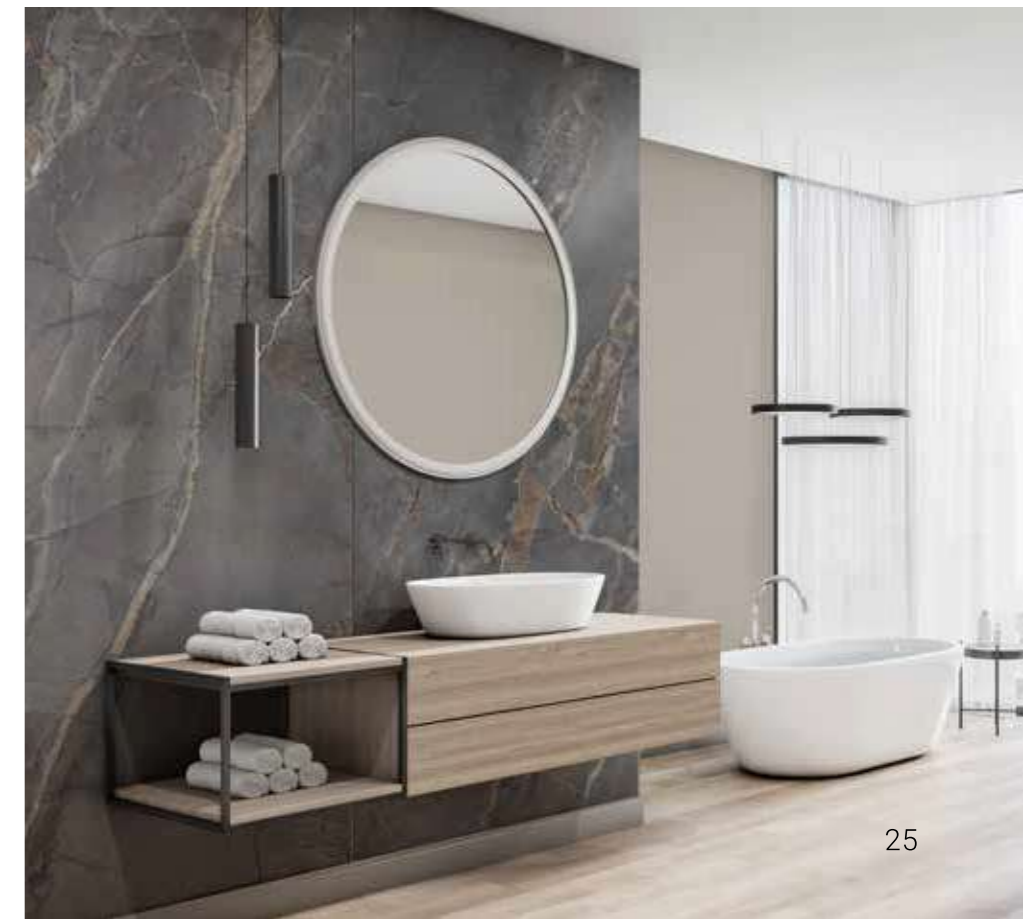

Velvet Marble

Peetah texture,
2800 x 1230 x 4 mm

3 faces per design.
No continuation of pattern between tiles.