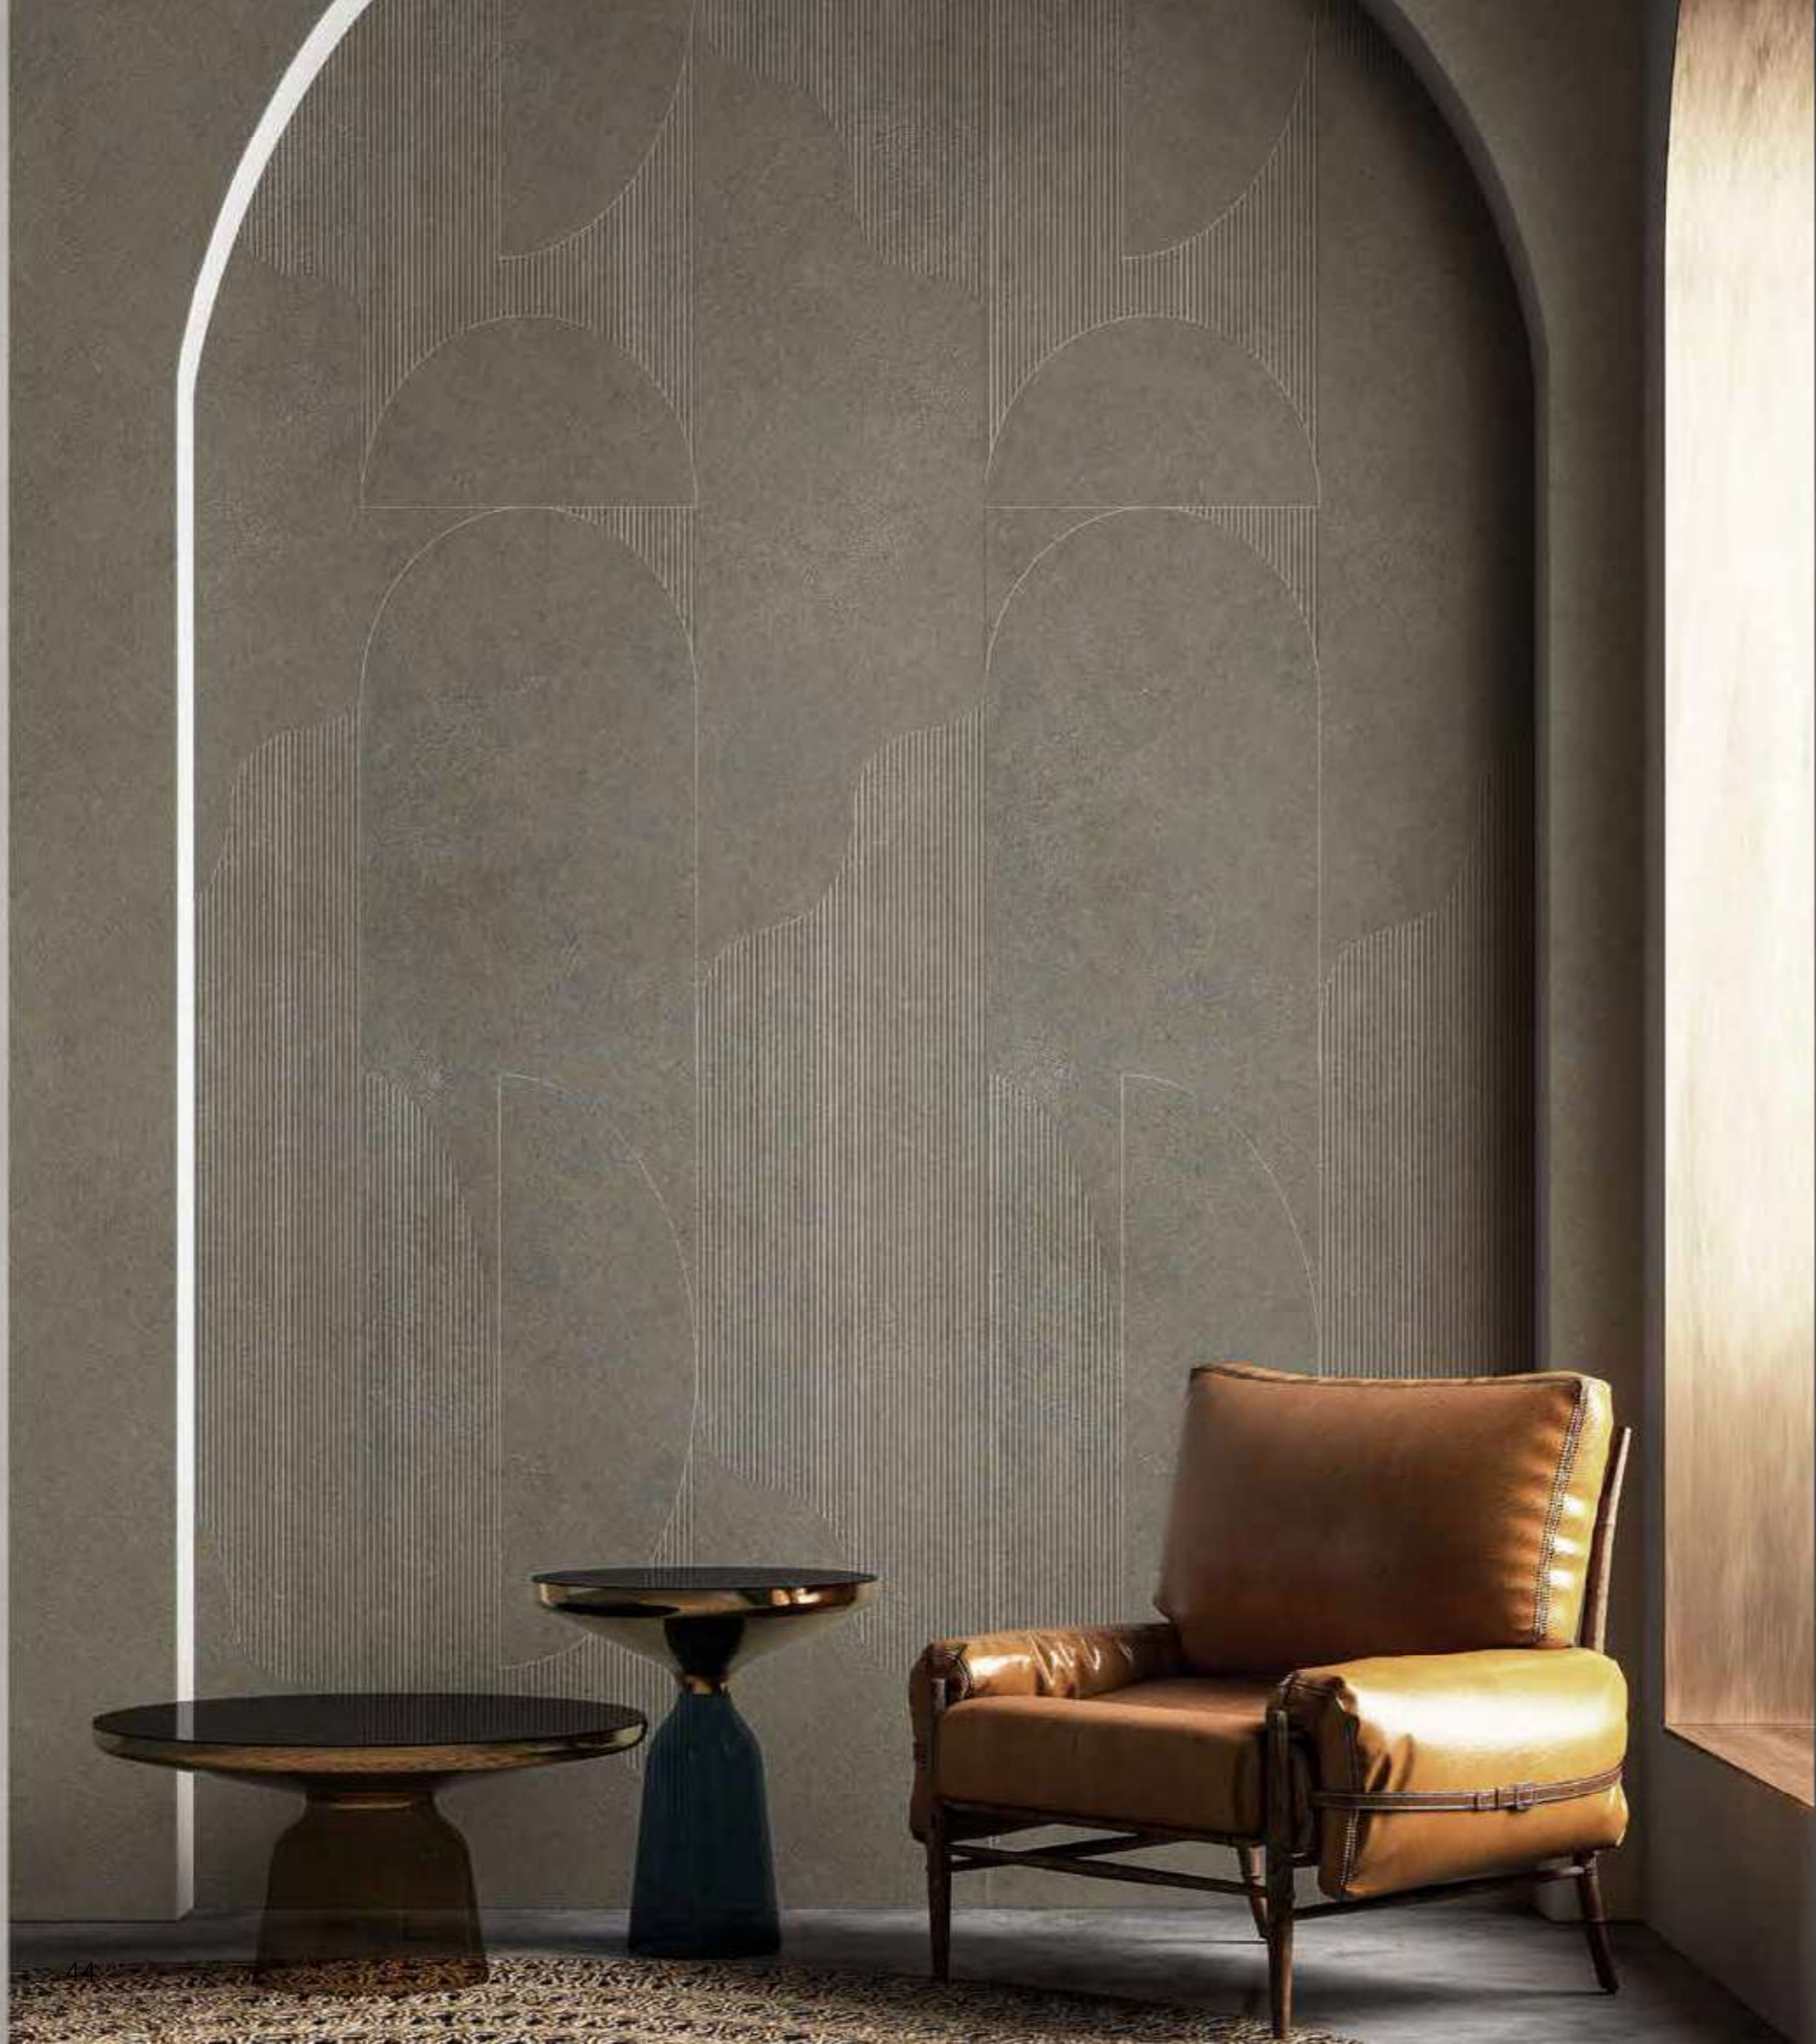

Peetah texture,
2800 x 1230 x 4 mm

R159

Soulstone

Peetah texture,
2800 x 1230 x 4 mm

R130

Greige Babylon

Peetah texture,
2800 x 1230 x 4 mm

No continuation of pattern between tiles.