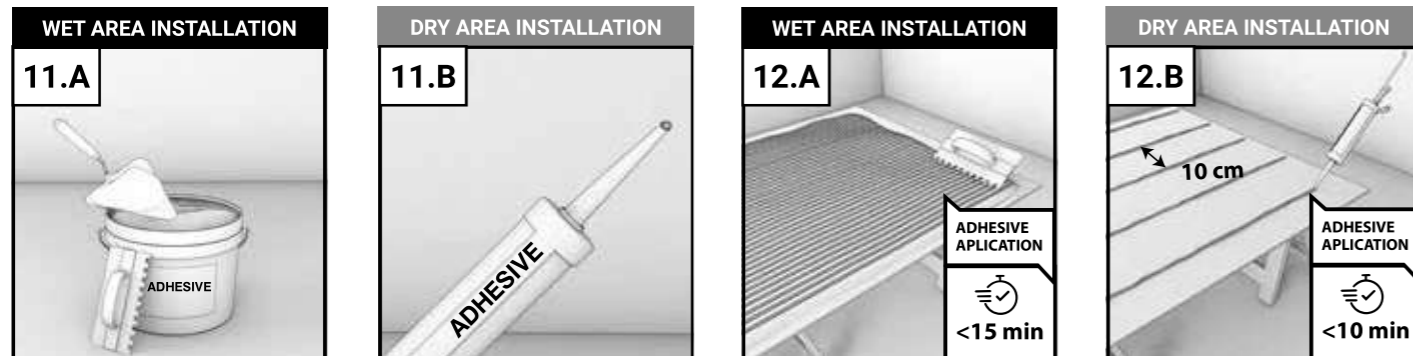

Installation Rocko Tiles

Wet & dry area installation