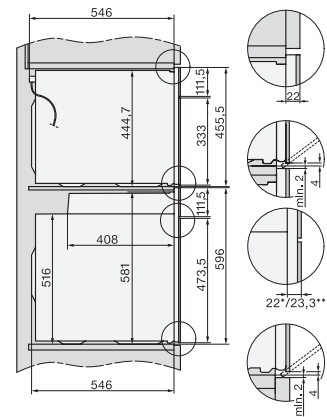

H 7660 BP
 Uuni
 saumaton muotoilu, paistolämpömittari ja BrilliantLight

installation H7000 XL, installation drawing

side view H7000 XL, installation drawings

built-in H7000 XL, installation drawing

Installation H7000 XL underframe, installation drawings

H2x6x-1B/BP/E/EP/I/P, H2850BP, H7x6xB/BP/BPX, H2x6xB, installation drawings

H7000 handle, installation drawing

Installation H7000 BM XL, installation drawings

side view H7000 XL build-under, installation drawing

side view Kombi BM XL, installation drawings

H 7660 BP

Uuni

saumaton muotoilu, paistolämpömittari ja BrilliantLight

Installation Kombi BM XL, installation drawings