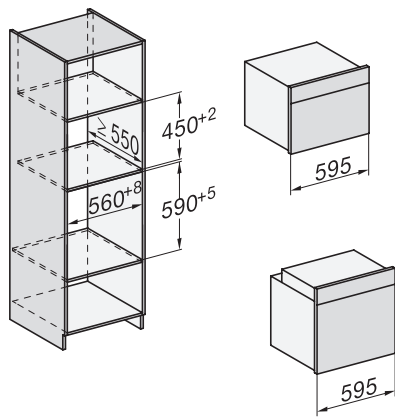

H 7660 BP
 Uuni
 saumaton muotoilu, paistolämpömittari ja BrilliantLight

installation H7000 XL, installation drawing

side view H7000 XL, installation drawings

built-in H7000 XL, installation drawing

Installation H7000 XL underframe, installation drawings

H2x6x-1B/BP/E/EP/I/P, H2850BP, H7x6xB/BP/BPX, H2x6xB, installation drawings

H7000 handle, installation drawing

Installation H7000 BM XL, installation drawings

side view H7000 XL build-under, installation drawing