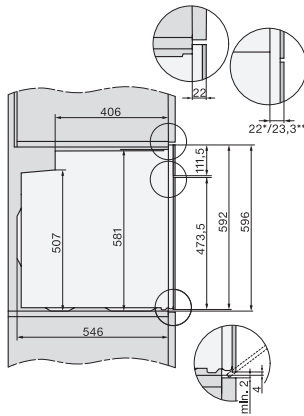

H 7660 BP
 Uuni
 saumaton muotoilu, paistolämpömittari ja BrilliantLight

installation H7000 XL, installation drawing

side view H7000 XL, installation drawings

built-in H7000 XL, installation drawing

Installation H7000 XL underframe, installation drawings

H2x6x-1B/BP/E/EP/I/P, H2850BP, H7x6xB/BP/BPX, H2x6xB, installation drawings

H7000 handle, installation drawing

Installation H7000 BM XL, installation drawings

side view H7000 XL build-under, installation drawing