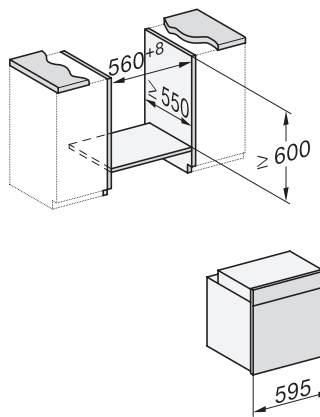

H 7660 BP
 Uuni
 saumaton muotoilu, paistolämpömittari ja BrilliantLight

installation H7000 XL, installation drawing

side view H7000 XL, installation drawings

built-in H7000 XL, installation drawing

Installation H7000 XL underframe, installation drawings

H2x6x-1B/BP/E/EP/I/P, H2850BP, H7x6xB/BP/BPX, H2x6xB, installation drawings

H7000 handle, installation drawing

Installation H7000 BM XL, installation drawings

side view H7000 XL build-under, installation drawing