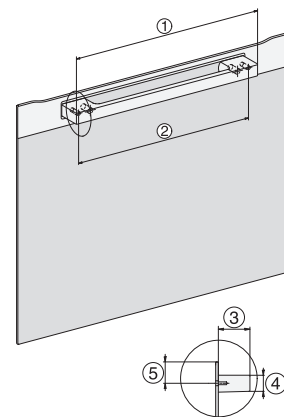

H 7660 BP
 Uuni
 saumaton muotoilu, paistolämpömittari ja BrilliantLight

installation H7000 XL, installation drawing

side view H7000 XL, installation drawings

built-in H7000 XL, installation drawing

Installation H7000 XL underframe, installation drawings

H2x6x-1B/BP/E/EP/I/P, H2850BP, H7x6xB/BP/BPX, H2x6xB, installation drawings

H7000 handle, installation drawing

Installation H7000 BM XL, installation drawings

side view H7000 XL build-under, installation drawing