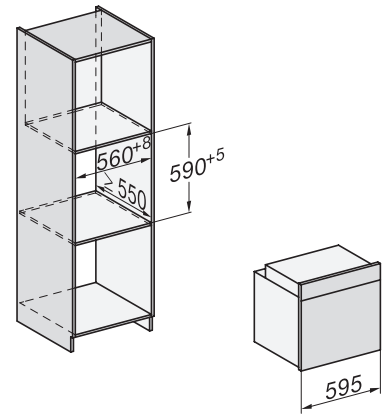

H 7660 BP
 Uuni
 saumaton muotoilu, paistolämpömittari ja BrilliantLight

installation H7000 XL, installation drawing

side view H7000 XL, installation drawings

built-in H7000 XL, installation drawing

Installation H7000 XL underframe, installation drawings