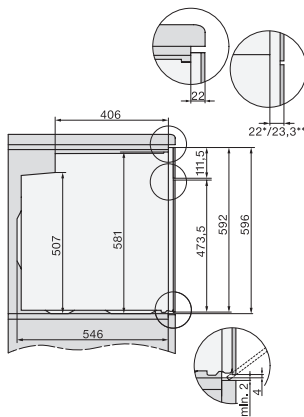

H 7660 BP
 Uuni
 saumaton muotoilu, paistolämpömittari ja BrilliantLight

installation H7000 XL, installation drawing

side view H7000 XL, installation drawings

built-in H7000 XL, installation drawing

Installation H7000 XL underframe, installation drawings

H2x6x-1B/BP/E/EP/I/P, H2850BP, H7x6xB/BP/BPX, H2x6xB, installation drawings

H7000 handle, installation drawing

Installation H7000 BM XL, installation drawings

side view H7000 XL build-under, installation drawing