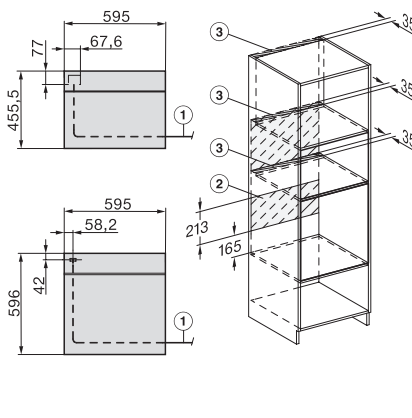

Installation Kombi BM XL, installation drawings