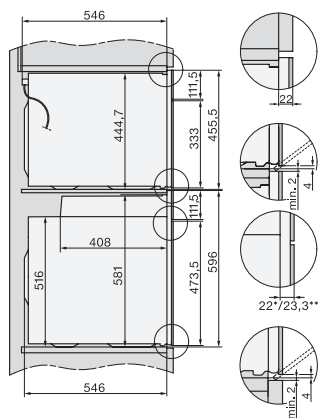

### Kahvaton uuni

saumaton muotoilu, paistolämpömittari ja LED-valaisin.

installation H7000 XL, installation drawing

side view H7000 XL, installation drawings

built-in H7000 XL, installation drawing

Installation H7000 XL underframe, installation drawings

Installation H7000 BM XL, installation drawings

side view H7000 XL build-under, installation drawing

side view Kombi BM XL, installation drawings

Installation Kombi BM XL, installation drawings