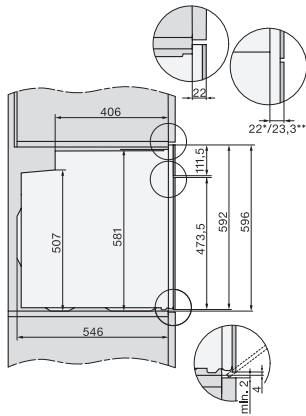

### Kahvaton uuni

saumaton muotoilu, paistolämpömittari ja LED-valaisin.

installation H7000 XL, installation drawing

side view H7000 XL, installation drawings

built-in H7000 XL, installation drawing

Installation H7000 XL underframe, installation drawings