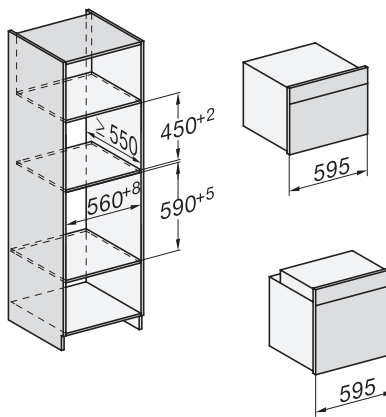

### Kahvaton uuni

saumaton muotoilu, paistolämpömittari ja LED-valaisin.

installation H7000 XL, installation drawing

side view H7000 XL, installation drawings

built-in H7000 XL, installation drawing

Installation H7000 XL underframe, installation drawings