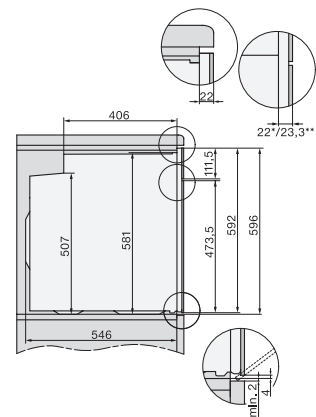

### Kahvaton uuni

saumaton muotoilu, paistolämpömittari ja LED-valaisin.

installation H7000 XL, installation drawing

side view H7000 XL, installation drawings

built-in H7000 XL, installation drawing

Installation H7000 XL underframe, installation drawings

Installation H7000 BM XL, installation drawings

side view H7000 XL build-under, installation drawing

side view Kombi BM XL, installation drawings

Installation Kombi BM XL, installation drawings