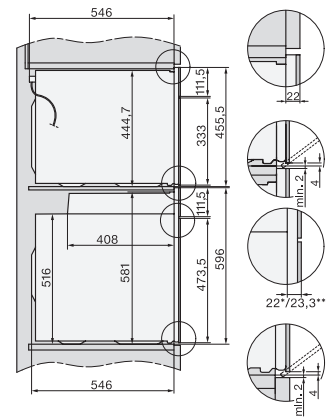

H 7464 BP

Uuni

saumaton muotoilu, paistolämpömittari ja LED-valaisin.

installation H7000 XL, installation drawing

side view H7000 XL, installation drawings

built-in H7000 XL, installation drawing

Installation H7000 XL underframe, installation drawings

H2x6x-1B/BP/E/EP/I/IP, H2850BP, H7x6xB/BP/BPX, H2x6xB, installation drawings

H7000 handle, glass, installation drawings

Installation H7000 BM XL, installation drawings

side view H7000 XL build-under, installation drawing