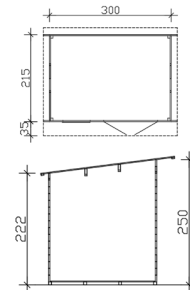

EE Cello Solna on moodne ja stiilne üuemaja. Tänu suurele klaasitud paarisukse ning kogu seinä kõrgustele akendele on siseruumid väga valgusküllased. Hoone võib olla heaks jätkuks elumaja ruumidele ja pakkuda mõnusa peatuskoha aias tegutsemisel. Cello Solna võib leida kasutus majutuskoha, suveköögi, kodukontori, laste mängumaja, töökoja või ka laoruumina. Mõõtu valmis lõigatud seinälaudade paksus on 28 mm. Esiseina akende suurus on 64 x 130 cm ja need on avatavad. Klaasist paarisuks on mõõtetega 130 x 198 cm ja sellel on silinderlukk kolme võtmega. Mõõtu valmis lõigatud põrand- ja laelauad on paksusega 19 mm. Katuse serv ulatub ees 35 cm ning külgedel ja taga 15 cm üle seinä. Tänu kõigile vajalikele tarvikutele ja mõõtu valmis lõigatud detailidele õnnestub maja püstitamine kergesti ka algajal. Tarnekomplekt ei sisalda katusekatet ega selle alusmaterjali. K-Rautast saate kõik vajalikud juhised, mille abil õnnestub vundamendi tegemine, hoone püstitamine ja pinnatöötlus lihtsalt ning ilma ühegi probleemita.

6 4383 13 151746 7