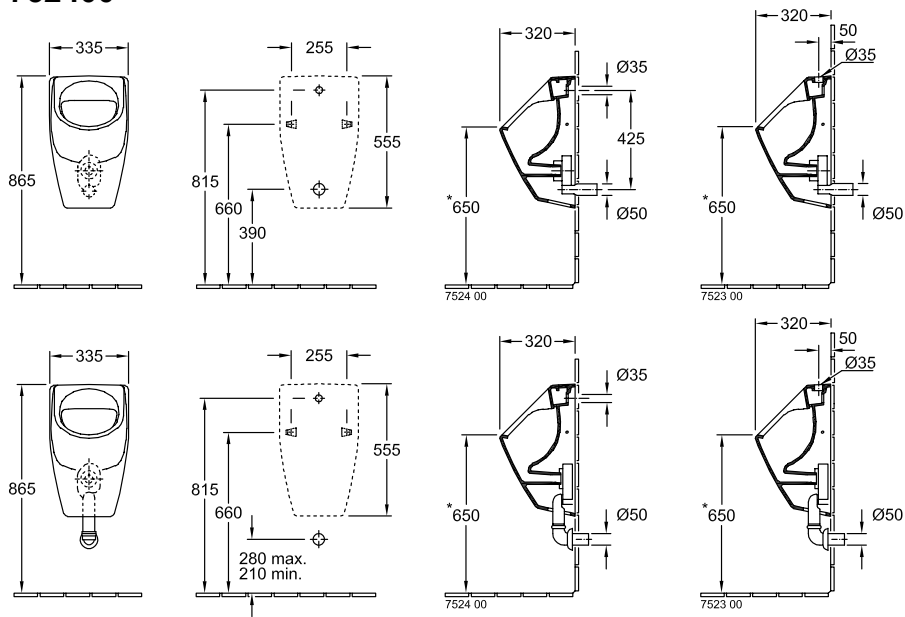

URINAL O.NOVO

PRODUCT INFORMATION

1 . POSITION

Model	752400
Collection	O.novo
PROJECTS	 START
Width	335 mm
Height	560 mm
Depth	320 mm
Weight	13,2 kg
description	DirectFlush Sanitary porcelain Also available in CeramicPlus
Urinal cover	without cover
Flush volume	1 l
Inlet	concealed water inlet
material	Sanitary porcelain
Specification texts	O.novo; Siphonic urinal; DirectFlush; Sanitary porcelain; Size: 335 x 560 x 320 mm; Flush volume: 1 l; without cover

COLOURS

White Alpin	75240001	4051202555160
White Alpin CeramicPlus	752400R1	4051202555191

TECHNICAL DRAWINGS

752400

* We recommend installation at a height suitable for the average user!