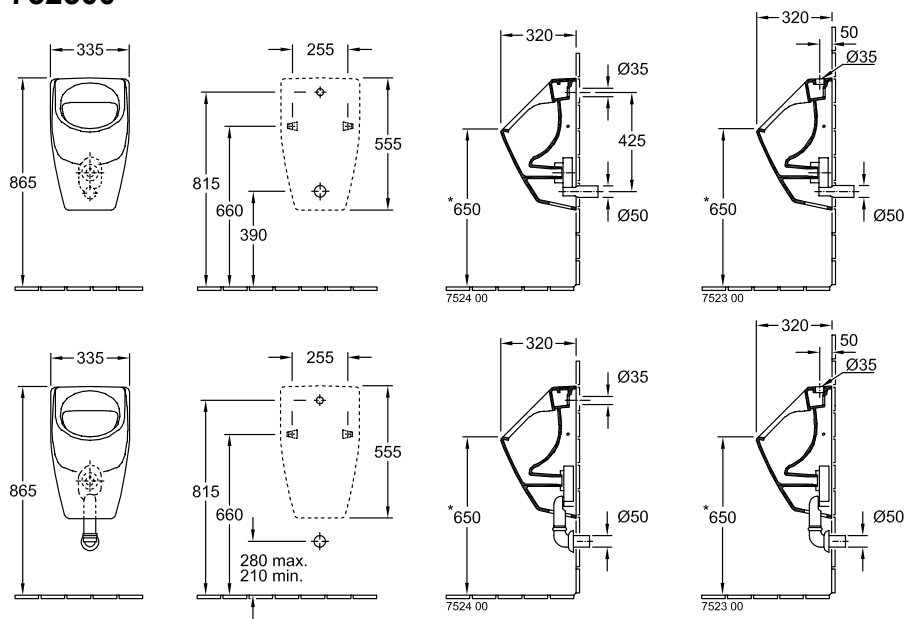

URINAL O.NOVO

PRODUCT INFORMATION

1. POSITION

Model	752300
Collection	O.novo
PROJECTS	 START
Width	335 mm
Height	560 mm
Depth	320 mm
Weight	13,2 kg
description	DirectFlush Sanitary porcelain Also available in CeramicPlus
Urinal cover	without cover
Flush volume	1 l
Inlet	water inlet from above
material	Sanitary porcelain
Specification texts	O.novo; Siphonic urinal; DirectFlush; Sanitary porcelain; Size: 335 x 560 x 320 mm; Flush volume: 1 l; without cover

COLOURS

White Alpin	75230001	4051202555771
White Alpin CeramicPlus	752300R1	4051202555740

TECHNICAL DRAWINGS

752300

* We recommend installation at a height suitable for the average user!