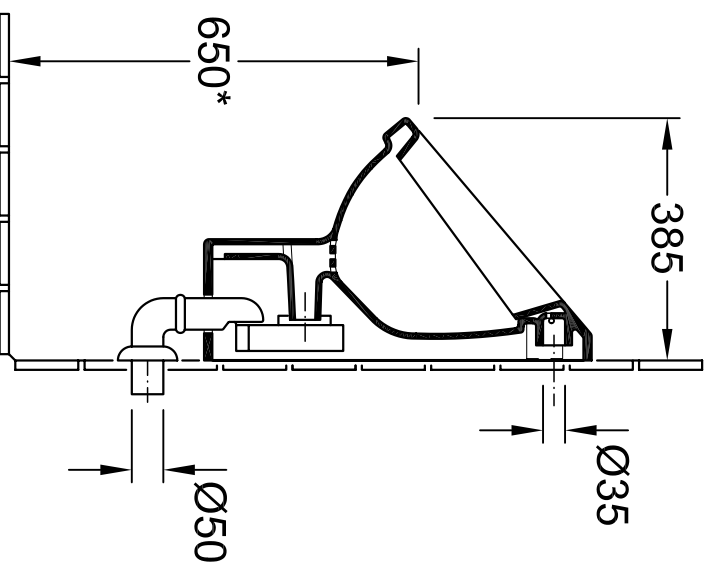

* We recommend installation at a height suitable for the average user!

* We recommend installation at a height suitable for the average user!

Designation		Villeroy & Boch
OMNIA Architectura 5574 20 / 25 - Urinal		
Author:	04. 2008	Scale: 1 : 10
Signer:	HARU	
Date:	10. 2007	
<small>This drawing may not be copied or passed on to third parties or competitive companies without our permission. Villeroy & Boch accepts no liability whatsoever for these data and technical drawings. Other parties use them at their own risk. The dimensions indicated are not binding. Villeroy & Boch reserves the right to make product changes.</small>		