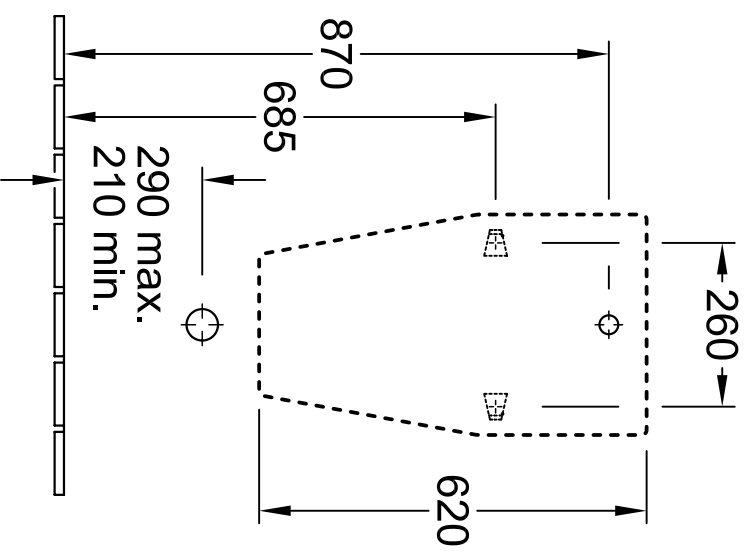

* We recommend installation at a height suitable for the average user!

* We recommend installation at a height suitable for the average user!

Designation		Villeroy & Boch
OMNIA Architectura 5574 20 / 25 - Urinal		
Author:	04. 2008	Scale: 1 : 10
Signer:	HARU	
Date:	10. 2007	
<small>This drawing may not be copied or passed on to third parties or competitive companies without our permission. Villeroy & Boch accepts no liability whatsoever for these data and technical drawings. Other parties use them at their own risk. The dimensions indicated are not binding. Villeroy & Boch reserves the right to make product changes.</small>		