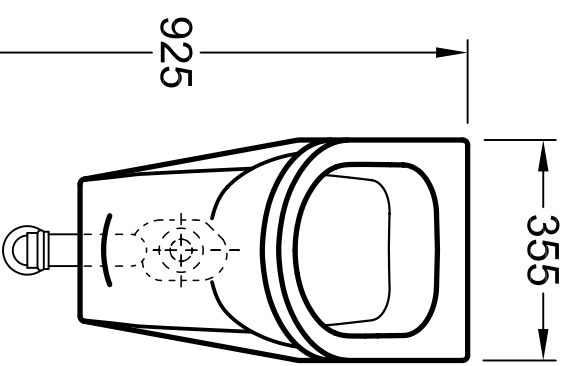

* We recommend installation at a height suitable for the average user!

* We recommend installation at a height suitable for the average user!

Designation		Villeroy & Boch
OMNIA Architectura 5574 20 / 25 - Urinal		
Author:	04. 2008	Scale: 1 : 10
Signer:	HARU	
Date:	10. 2007	
<small>This drawing may not be copied or passed on to third parties or competitive companies without our permission. Villeroy & Boch accepts no liability whatsoever for these data and technical drawings. Other parties use them at their own risk. The dimensions indicated are not binding. Villeroy & Boch reserves the right to make product changes.</small>		