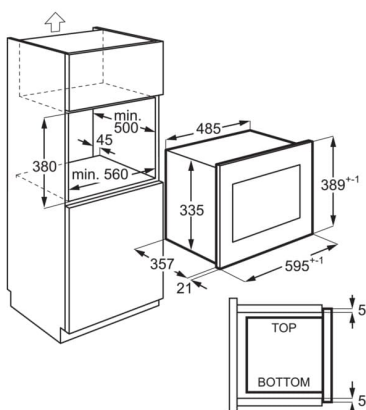

Product Specification

Nordic_Series_and_Themes	600 FLEX
Main colour	Black/Stainless steel with antifingerprint
Dimensions HxWxD in mm	388x595x377
BI dimensions HxWxD in mm	380x560x550
Installation	BI
DK_MC_GrossNet_capacity	25/25
Cavity material	Stainless steel
Microwave output power W	900
Grill output power W	1000
Power levels	8
Noise power in dB(A) - Top Oven.	0
Nordic_MW_AutoProgrammes	Automatic cooking and defrost programmes
Turntable diameter	270
Nordic_MW_Returntable	No
Voltage	230
Frequency	50
Product Number Code	947 608 763
Bar code	7332543673582

PSGBMC220DE00009