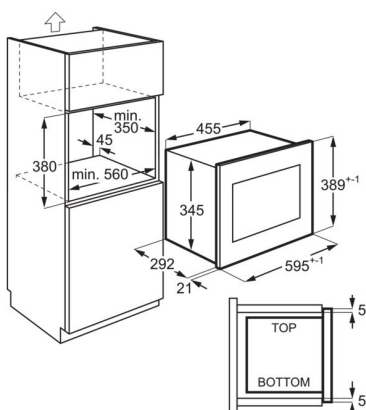

Product Specification

Nordic_Series_and_Themes	300 SERIES
Main colour	Black/Stainless steel with antifingerprint
Dimensions HxWxD in mm	388x595x312
BI dimensions HxWxD in mm	380x560x300
Installation	BI
DK_MC_GrossNet_capacity	17/17
Cavity material	Stainless steel
Microwave output power W	700
Grill output power W	0
Power levels	5
Noise power in dB(A) - Top Oven.	0
Nordic_MW_AutoProgrammes	Automatic cooking and defrost programmes
Turntable diameter	245
Nordic_MW_Returntable	No
Voltage	230
Frequency	50
Product Number Code	947 608 760
Bar code	7332543673551

PSGBMC220DE0000B