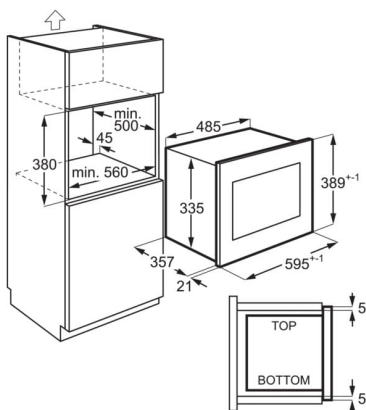

Product Specification

Main colour	Stainless steel with antifingerprint
Dimensions HxWxD in mm	388x595x377
BI dimensions HxWxD in mm	380x560x550
Installation	BI
DK_MC_GrossNet_capacity	25/25
Cavity material	Stainless steel
Microwave output power W	900
Grill output power W	1000
Power levels	8
Noise power in dB(A) - Top Oven.	0
Nordic_MW_AutoProgrammes	Automatic cooking and defrost programmes
Turntable diameter	270
Nordic_MW_Returntable	No
Voltage	230
Frequency	50
Product Number Code	947 608 772
Bar code	7332543715671

PSGBMC220DE00009