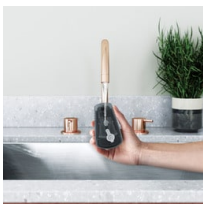

**Look fresh and stylish. Right away.**

Ready to use in seconds, your clothes can be crease-free and fresh right away. As the Refine 600 Handheld Garment Steamer is both portable and comfortably sized, it's easy to pick up and use whenever your outfit needs a freshen up.

Product Benefits & Features**No ironing board needed.**

The Refine 600 Handheld Garment Steamer allows you to steam clothes directly on the hanger. Heating up in just 20 seconds, it provides a constant flow of steam with enough power to freshen and de-wrinkle any outfit.

**Now that's fresh.**

No time to wash your favorite outfit? The Refine 600 Handheld Garment Steamer not only smoothens your garments but freshens them up too. Steam penetrates through fabric fibers and removes up to 99,9%* of bacteria.

**Detachable water tank.**

To make life as easy as possible, the Refine 600 Handheld Garment Steamer has a detachable water tank. Which means you simply remove it, go to your nearest tap to fill up with water, then pop it back on again.