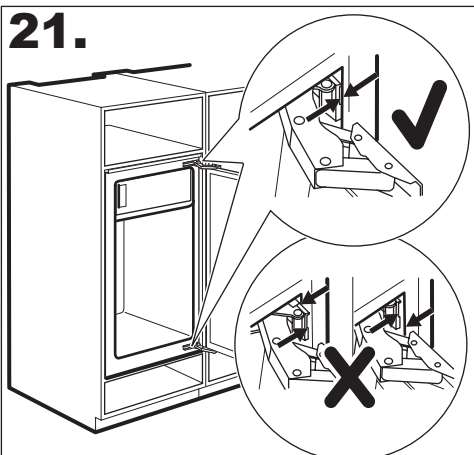

www.youtube.com/electrolux
www.youtube.com/aeg

"How to install your Fridge Cabinet Door on Door Column Installation"

ø 2 mm

19.

20.

21.

22.

23.