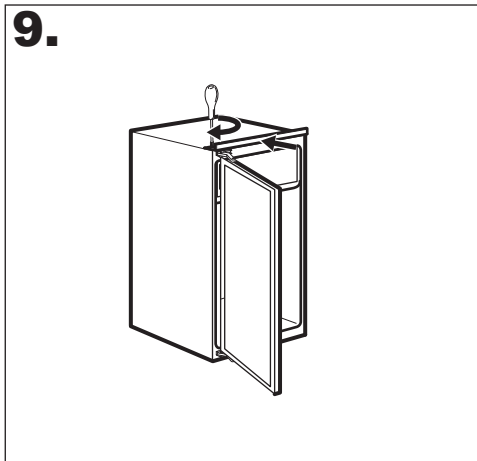

www.youtube.com/electrolux
www.youtube.com/aeg

"How to install your Fridge Cabinet Door on Door Column Installation"

ø 2 mm

19.

20.

21.

22.

23.