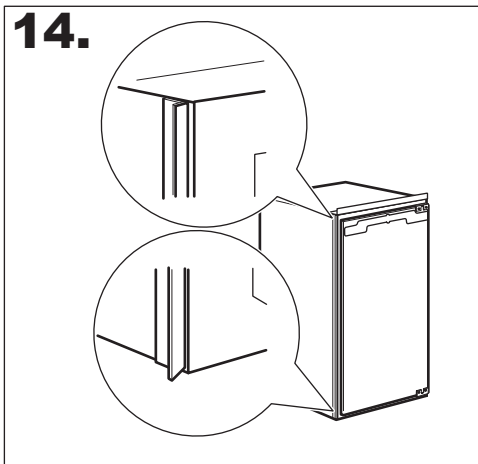

www.youtube.com/electrolux
www.youtube.com/aeg

"How to install your Fridge Cabinet Door on Door Column Installation"

ø 2 mm

19.

20.

21.

22.

23.