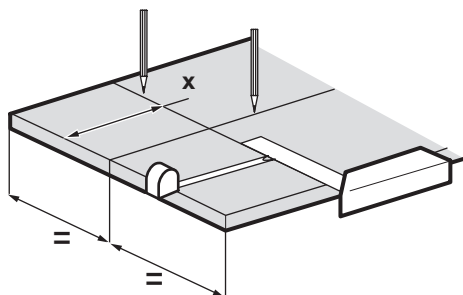

30.

31.

➔ 36

32.

33.

34.

35.