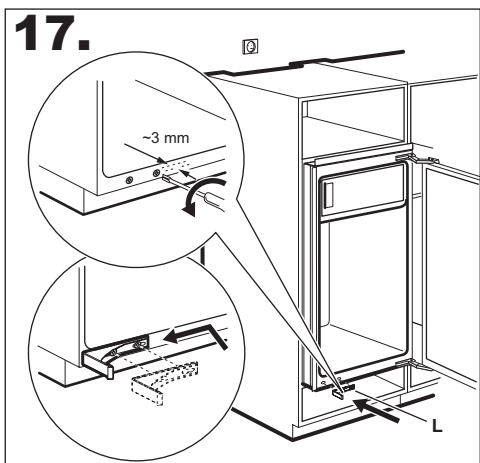

www.youtube.com/electrolux
www.youtube.com/aeg

"How to install your Fridge Cabinet Door on Door Column Installation"

ø 2 mm

19.

20.

21.

22.

23.