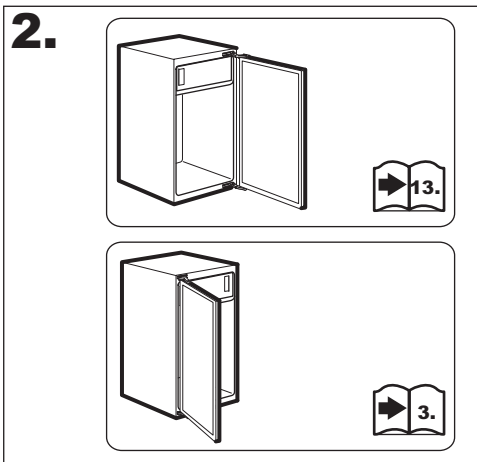

www.youtube.com/electrolux
www.youtube.com/aeg

"How to install your Fridge Cabinet Door on Door Column Installation"

ø 2 mm

19.

20.

21.

22.

23.