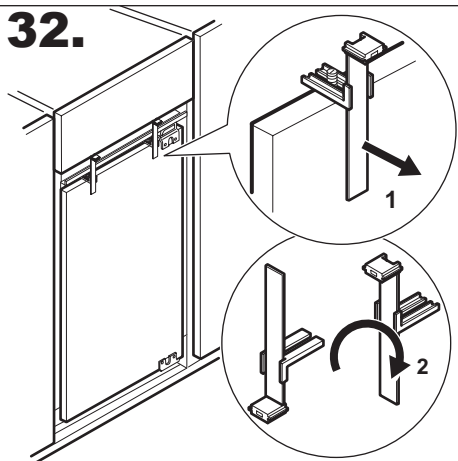

30.

31.

➔ 36

32.

33.

34.

35.