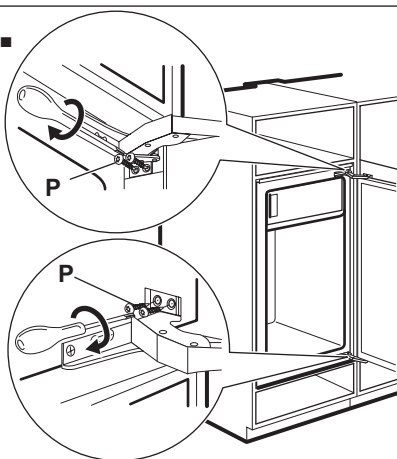

www.youtube.com/electrolux
www.youtube.com/aeg

"How to install your Fridge Cabinet Door on Door Column Installation"

ø 2 mm

19.

20.

21.

22.

23.