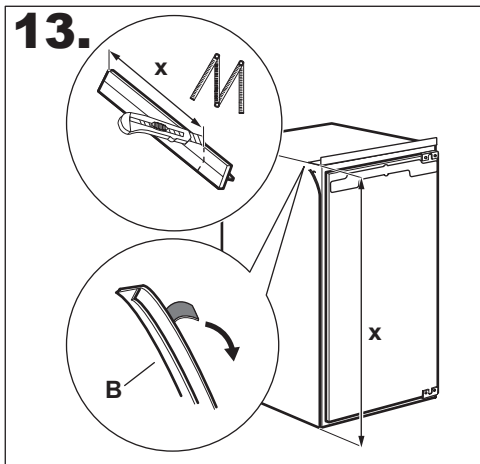

www.youtube.com/electrolux
www.youtube.com/aeg

"How to install your Fridge Cabinet Door on Door Column Installation"

ø 2 mm

19.

20.

21.

22.

23.