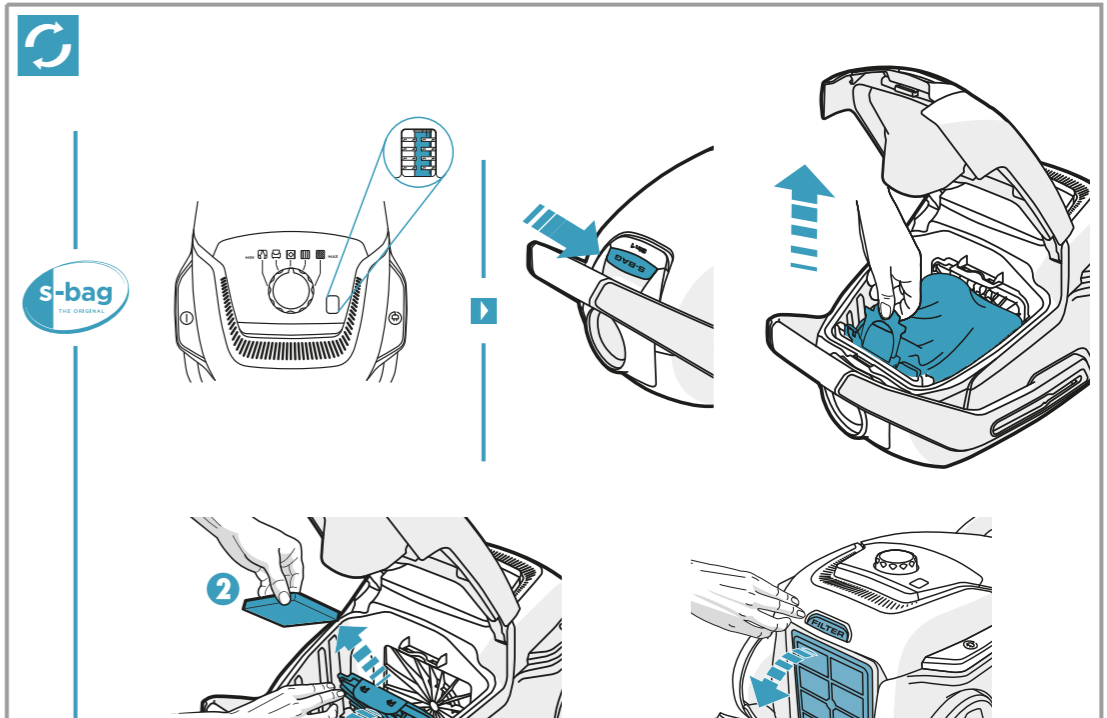

* Certain models only | Suivant les modèles | بعض الموديلات فقط | Само определени модели | Pouze u některých modelů | Nur bestimmte Modelle | Kun på visse modeller | Ainult kindlad mudelid | Solo algunos modelos | فقط برای بعضی مدلها | Vain tietyt mallit | Ορισμένα μόνο μοντέλα | Samo određeni modeli | Csak egyes típusoknál | Solo per alcuni modelli | Tik tam tikriems modeliams | Tikai noteiktiem modeļiem | Alleen bepaalde modellen | Kun enkelte modeller | Tyko niektóre modele | Solo alguns modelos | Doar pentru anumite modele | Только отдельные модели | Bara vissa modeller | Le določeni modeli | Len určité modely | Само код одређених модела | Yalnızca bazı modellerde | Залежно від моделі

electrolux.com/shop

Ref: EF54
9000843053
Ref: EFH12W
9001951194
Ref: EFS1W
9001677682