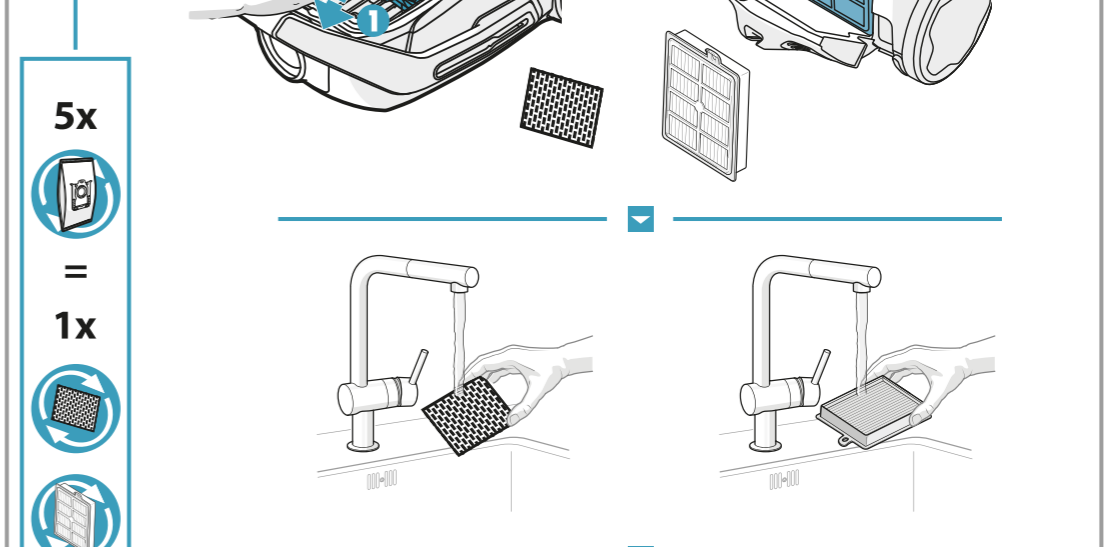

* Certain models only | Suivant les modèles | بعض الموديلات فقط | Само определени модели | Pouze u některých modelů | Nur bestimmte Modelle | Kun på visse modeller | Ainult kindlad mudelid | Solo algunos modelos | فقط برای بعضی مدلها | Vain tietyt mallit | Ορισμένα μόνο μοντέλα | Samo određeni modeli | Csak egyes típusoknál | Solo per alcuni modelli | Tik tam tikriems modeliams | Tikai noteiktiem modeļiem | Alleen bepaalde modellen | Kun enkelte modeller | Tyko niektóre modele | Solo alguns modelos | Doar pentru anumite modele | Только отдельные модели | Bara vissa modeller | Le določeni modeli | Len určité modely | Само код одређених модела | Yalnızca bazı modellerde | Залежно від моделі

electrolux.com/shop

Ref: EF54
9000843053
Ref: EFH12W
9001951194
Ref: EFS1W
9001677682