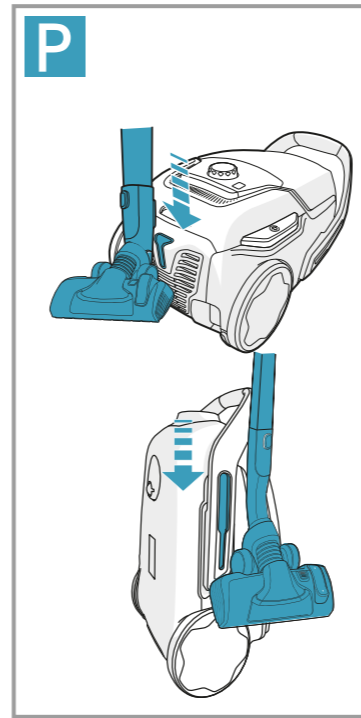

* Certain models only | Suivant les modèles | بعض الموديلات فقط | Само определени модели | Pouze u některých modelů | Nur bestimmte Modelle | Kun på visse modeller | Ainult kindlad mudelid | Solo algunos modelos | فقط برای بعضی مدلها | Vain tietyt mallit | Ορισμένα μόνο μοντέλα | Samo određeni modeli | Csak egyes típusoknál | Solo per alcuni modelli | Tik tam tikriems modeliams | Tikai noteiktiem modeļiem | Alleen bepaalde modellen | Kun enkelte modeller | Tyko niektóre modele | Solo alguns modelos | Doar pentru anumite modele | Только отдельные модели | Bara vissa modeller | Le določeni modeli | Len určité modely | Само код одређених модела | Yalnızca bazı modellerde | Залежно від моделі

electrolux.com/shop

Ref: EF54
9000843053
Ref: EFH12W
9001951194
Ref: EFS1W
9001677682