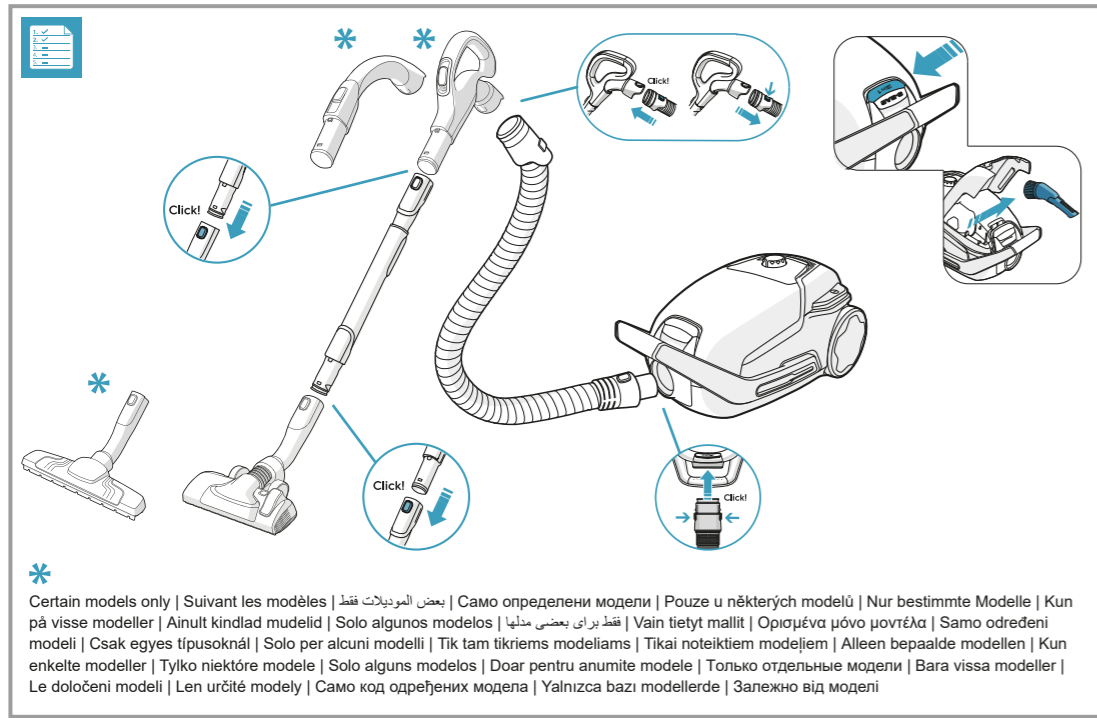

* Certain models only | Suivant les modèles | بعض الموديلات فقط | Само определени модели | Pouze u některých modelů | Nur bestimmte Modelle | Kun på visse modeller | Ainult kindlad mudelid | Solo algunos modelos | فقط برای بعضی مدلها | Vain tietyt mallit | Ορισμένα μόνο μοντέλα | Samo određeni modeli | Csak egyes típusoknál | Solo per alcuni modelli | Tik tam tikriems modeliams | Tikai noteiktiem modeļiem | Alleen bepaalde modellen | Kun enkelte modeller | Tyko niektóre modele | Solo alguns modelos | Doar pentru anumite modele | Только отдельные модели | Bara vissa modeller | Le določeni modeli | Len určité modely | Само код одређених модела | Yalnızca bazı modellerde | Залежно від моделі