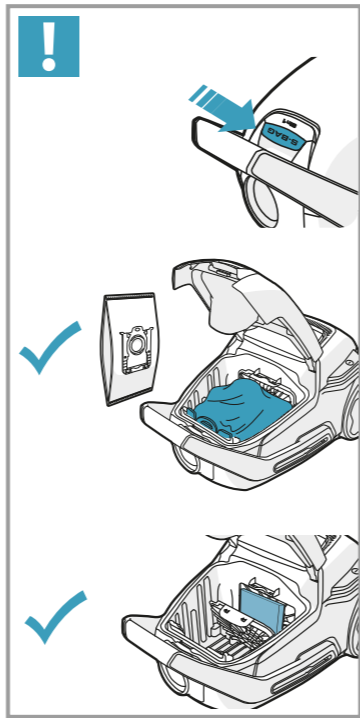

* Certain models only | Suivant les modèles | بعض الموديلات فقط | Само определени модели | Pouze u některých modelů | Nur bestimmte Modelle | Kun på visse modeller | Ainult kindlad mudelid | Solo algunos modelos | فقط برای بعضی مدلها | Vain tietyt mallit | Ορισμένα μόνο μοντέλα | Samo određeni modeli | Csak egyes típusoknál | Solo per alcuni modelli | Tik tam tikriems modeliams | Tikai noteiktiem modeļiem | Alleen bepaalde modellen | Kun enkelte modeller | Tyko niektóre modele | Solo alguns modelos | Doar pentru anumite modele | Только отдельные модели | Bara vissa modeller | Le določeni modeli | Len určité modely | Само код одређених модела | Yalnızca bazı modellerde | Залежно від моделі

electrolux.com/shop

Ref: EF54
9000843053
Ref: EFH12W
9001951194
Ref: EFS1W
9001677682